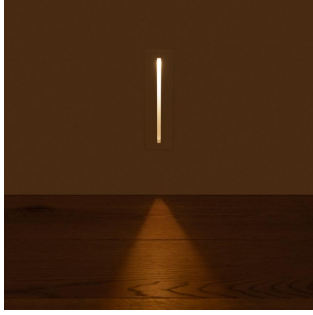

WL3089

3W IP65 Rectangle Step Light

Description

Slide step light;
IP65 for outdoor use;

Finish

Black
White

Material

Aluminium

TECHNICAL CHARACTERISTICS

Light source

Light source: Osram Oslon Square
Output (W):700mA 3V 2.1W
Total power consumption (W): 3
Color temperature: 2700K/3000K/4000K
CRI: 90
Photobiological risk: RG1
Real Lumen: 140
Qty Leds: 1
Lm/Real W: 63
Life Time: 50.000h L90B20
MacAdam steps: 3
UGR:19

GEAR

This product is supplied with gear.
ACTEC Triac dimmable driver
MINID70004NTF

Luminaire

IP65 for indoor &
outdoor using
crossing: No
Warranty: 5 Years

 40*195mm
 5-25mm

The photograph may not match the reference exactly. Please read the product description to identify the finish.