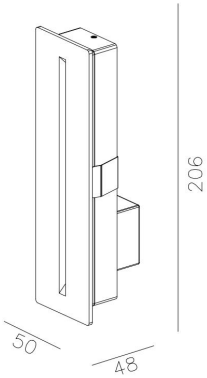

Luminaire

IP65 for indoor &
outdoor using
crossing: No
Warranty: 5 Years

40*195mm
 5-25mm

The photograph may not match the reference exactly. Please read the product description to identify the finish.